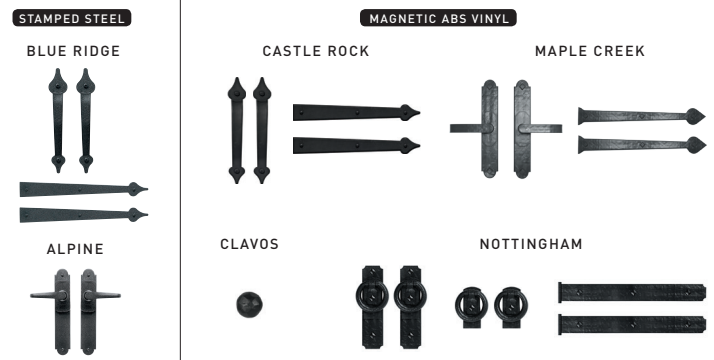

Decorative Hardware

YOUR LOCAL AMARR DEALER: