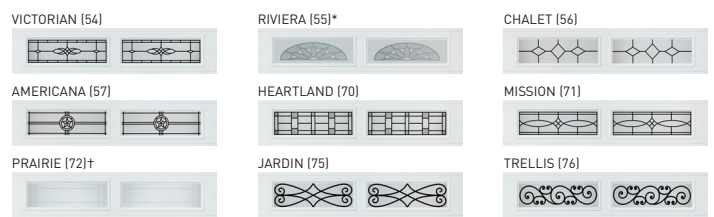

DecraGlass™ Windows

Tempered obscure glass with baked-on ceramic designs.