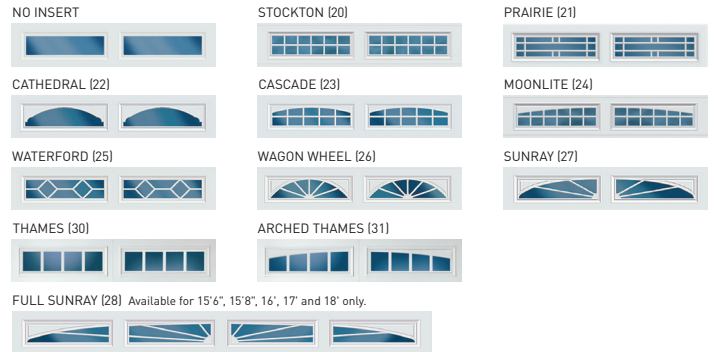

DecraTrim Window Inserts

Available with Clear, Obscure, Frost or Dark Tint glass.